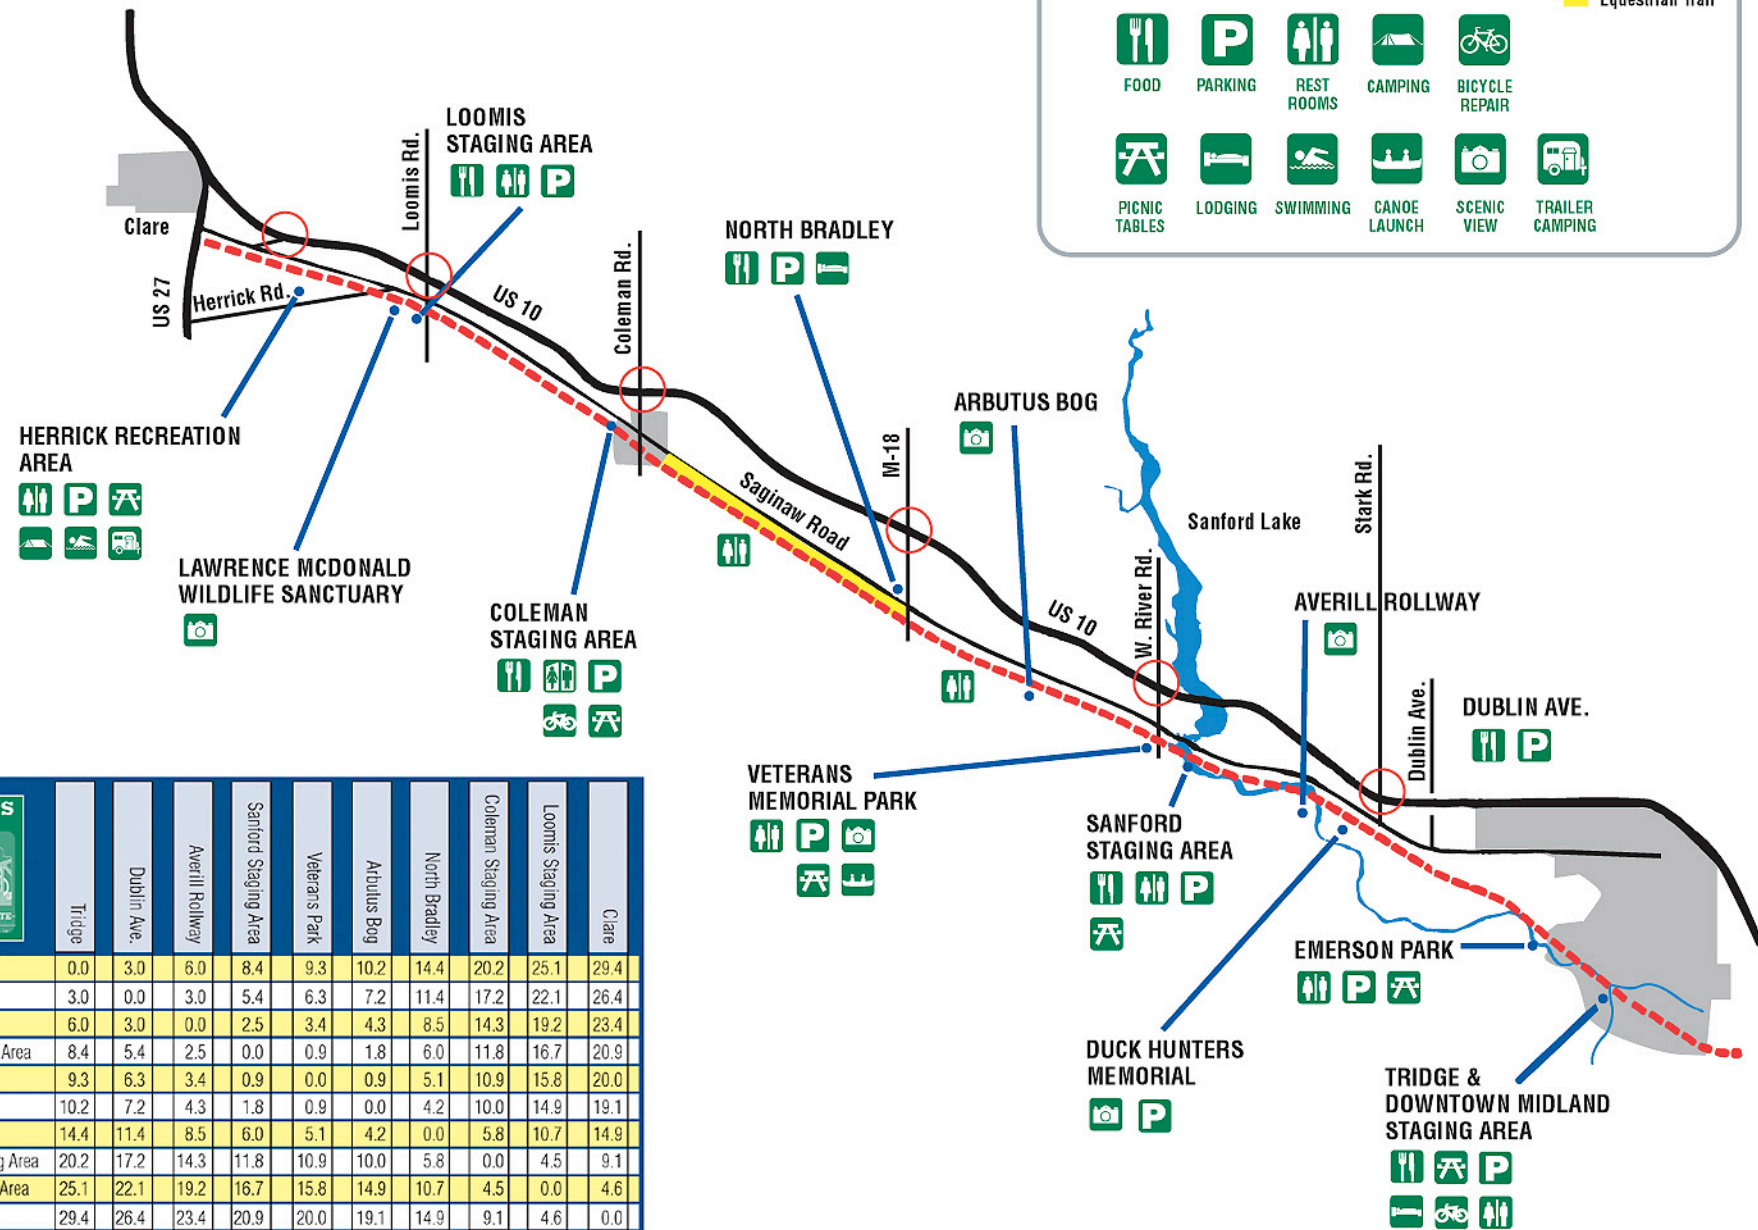

PERE-MARQUETTE RAIL-TRAIL

MAP SYMBOLS

- Interchange
- Equestrian Trail
- 🍴 FOOD
- P PARKING
- 🚻 REST ROOMS
- 🏕️ CAMPING
- 🚲 BICYCLE REPAIR
- 🏖️ PICNIC TABLES
- 🛏️ LODGING
- 🏊 SWIMMING
- 🚤 CANOE LAUNCH
- 📷 SCENIC VIEW
- 🚐 TRAILER CAMPING

		Tridge	Dublin Ave.	Averill Rollway	Sanford Staging Area	Veterans Park	Arbutus Bog	North Bradley	Coleman Staging Area	Loomis Staging Area	Clare
Tridge	0.0	3.0	6.0	8.4	9.3	10.2	14.4	20.2	25.1	29.4	
Dublin Ave.	3.0	0.0	3.0	5.4	6.3	7.2	11.4	17.2	22.1	26.4	
Averill Rollway	6.0	3.0	0.0	2.5	3.4	4.3	8.5	14.3	19.2	23.4	
Sanford Staging Area	8.4	5.4	2.5	0.0	0.9	1.8	6.0	11.8	16.7	20.9	
Veterans Park	9.3	6.3	3.4	0.9	0.0	0.9	5.1	10.9	15.8	20.0	
Arbutus Bog	10.2	7.2	4.3	1.8	0.9	0.0	4.2	10.0	14.9	19.1	
North Bradley	14.4	11.4	8.5	6.0	5.1	4.2	0.0	5.8	10.7	14.9	
Coleman Staging Area	20.2	17.2	14.3	11.8	10.9	10.0	5.8	0.0	4.5	9.1	
Loomis Staging Area	25.1	22.1	19.2	16.7	15.8	14.9	10.7	4.5	0.0	4.6	
Clare	29.4	26.4	23.4	20.9	20.0	19.1	14.9	9.1	4.6	0.0	