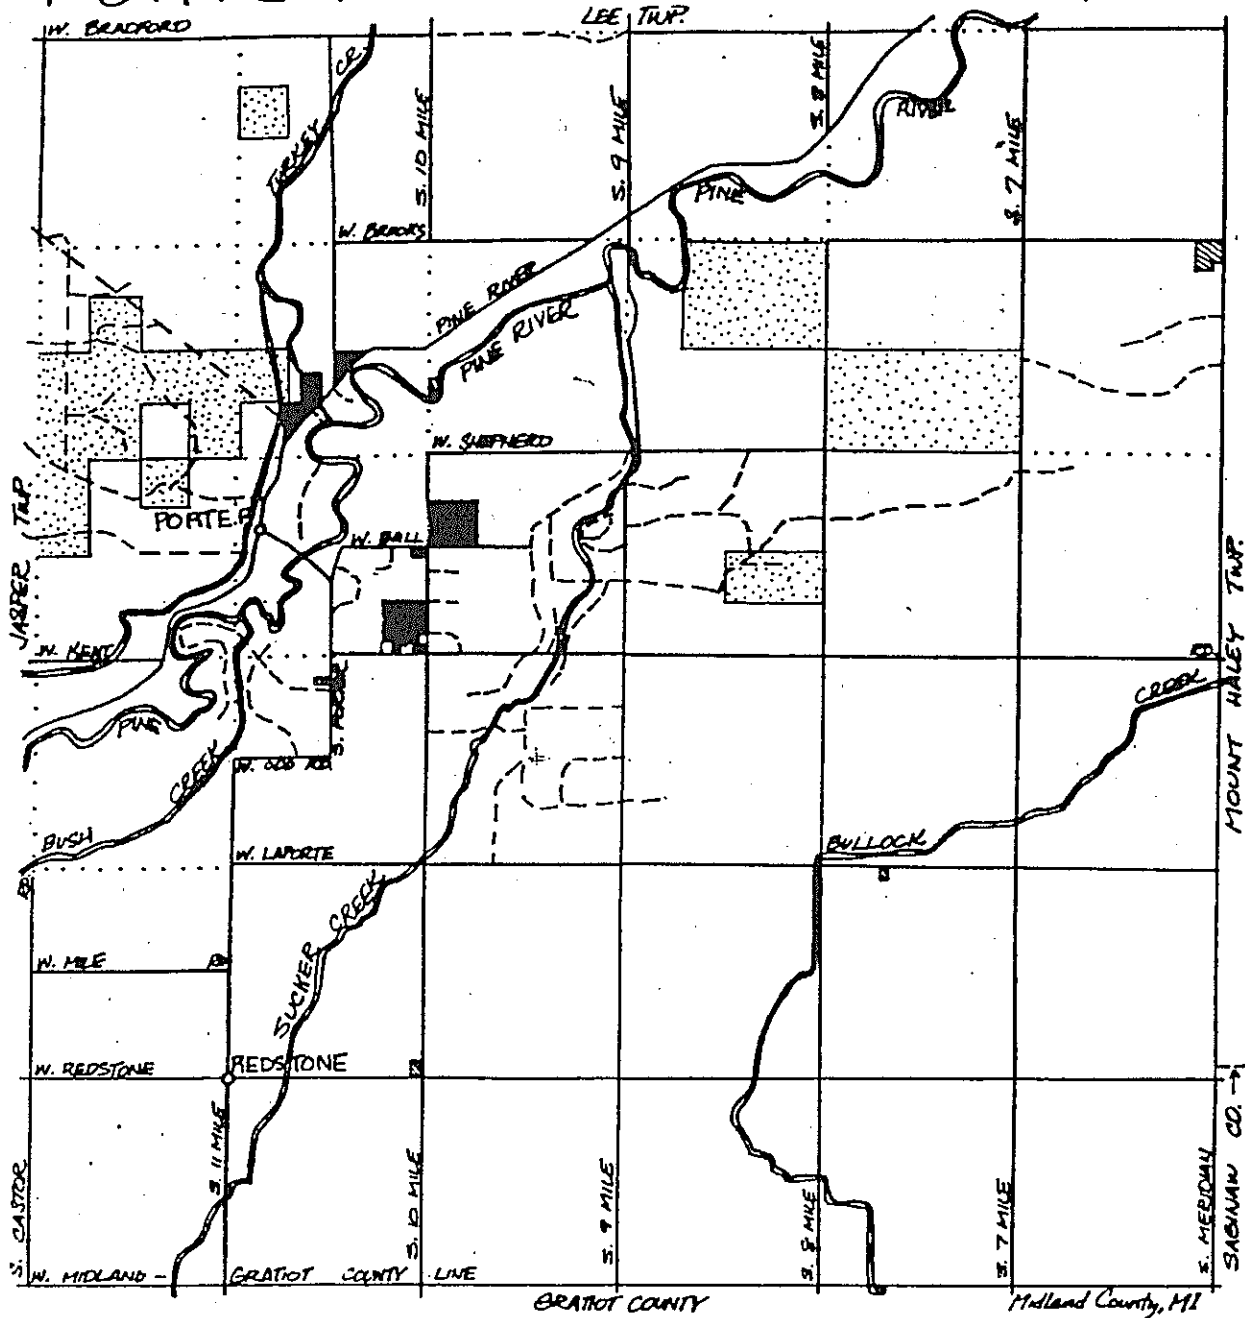

PORTER

T.13N.-R.1W.

Porter Township
MIDLAND COUNTY, MI

ZONING DISTRICT MAP

KEY

	RF RESIDENTIAL FARMING
	C-I COMMERCIAL
	M-I INDUSTRIAL
	RD RECREATIONAL

This is to certify that this is the official zoning map referred to in ARTICLE THREE of the Porter Township Rural Zoning Ordinance, Midland County, Michigan. February 7, 1990