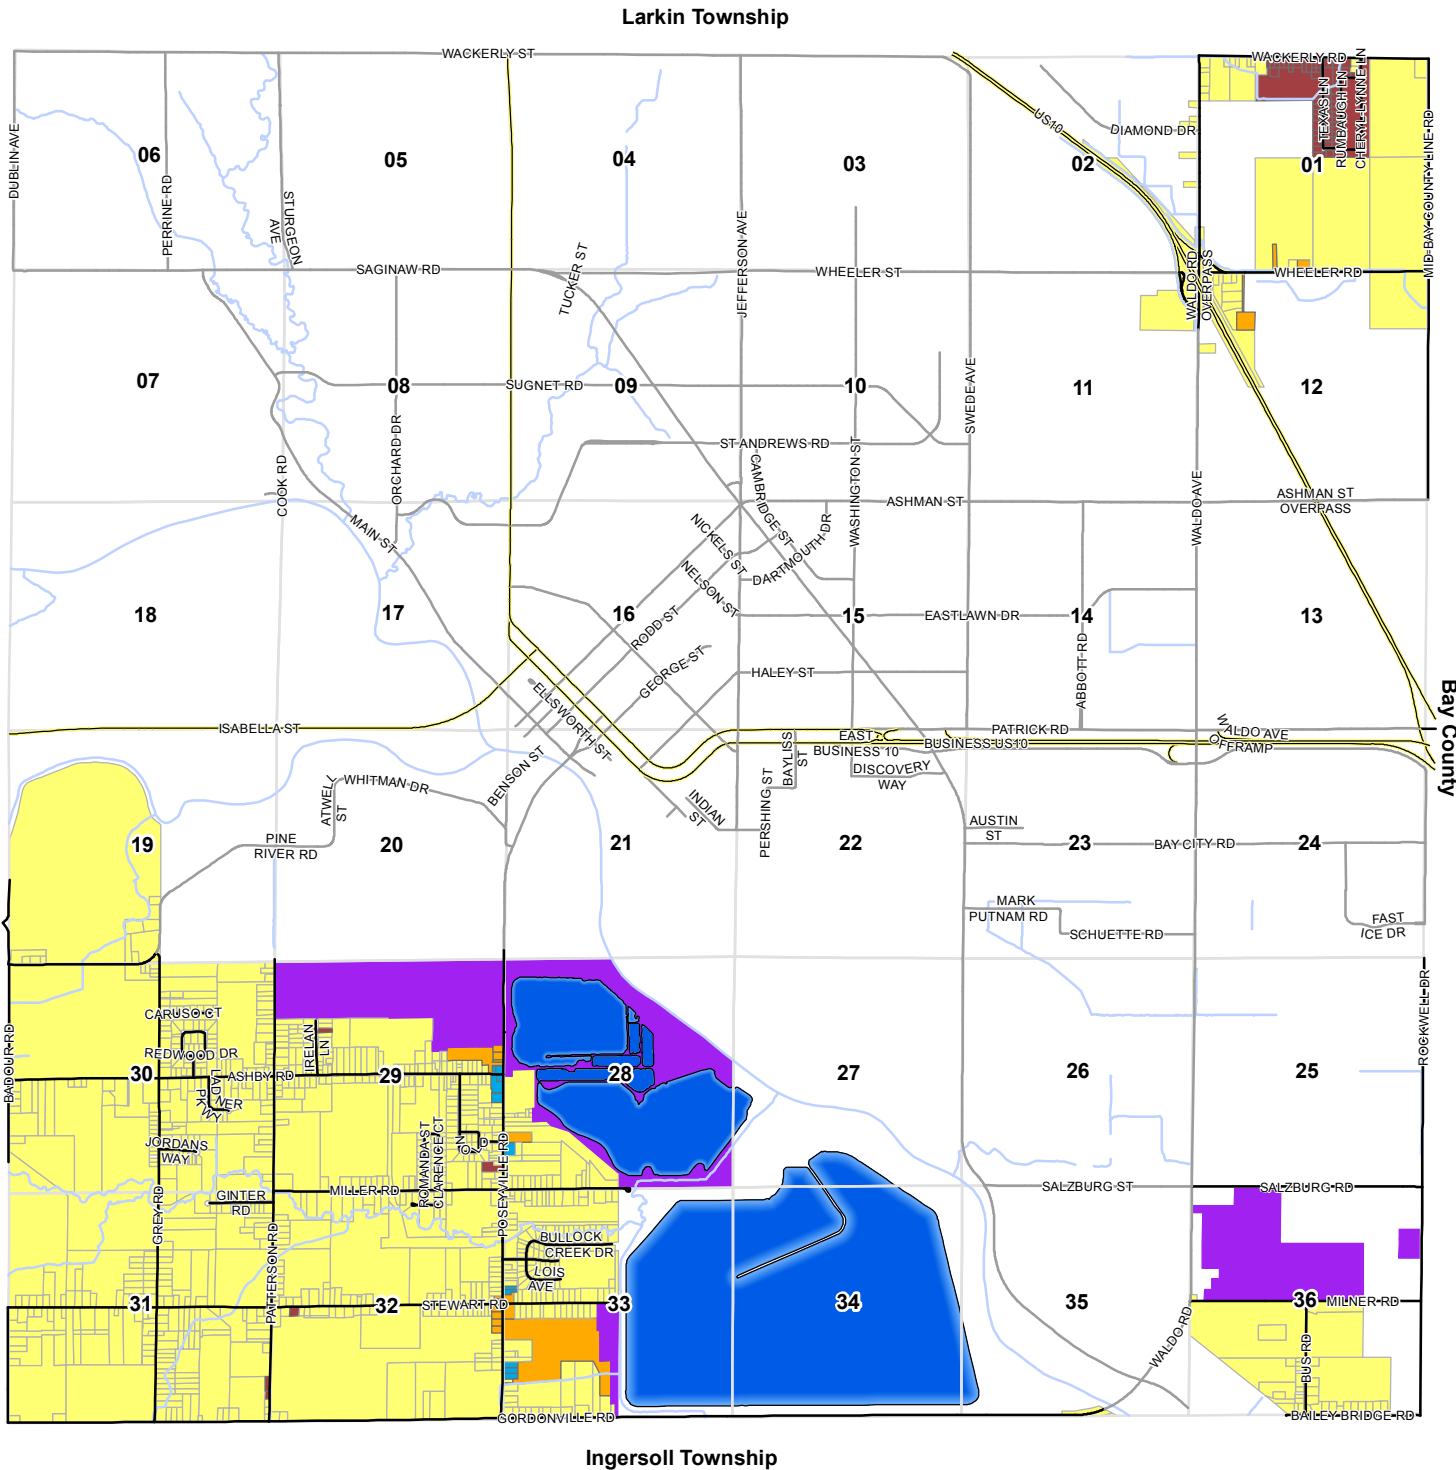

# ZONING MAP

## MIDLAND TOWNSHIP

### MIDLAND COUNTY, MICHIGAN

### Map Features

-  R-1 One Family Residential
-  R-2 Multiple Family Residential
-  B-1 Neighborhood Business
-  B-2 General Business
-  M-1 Industrial
-  State Trunkline Roads
-  County Roads
-  City Major Roads
-  Rivers/Streams
-  Lakes