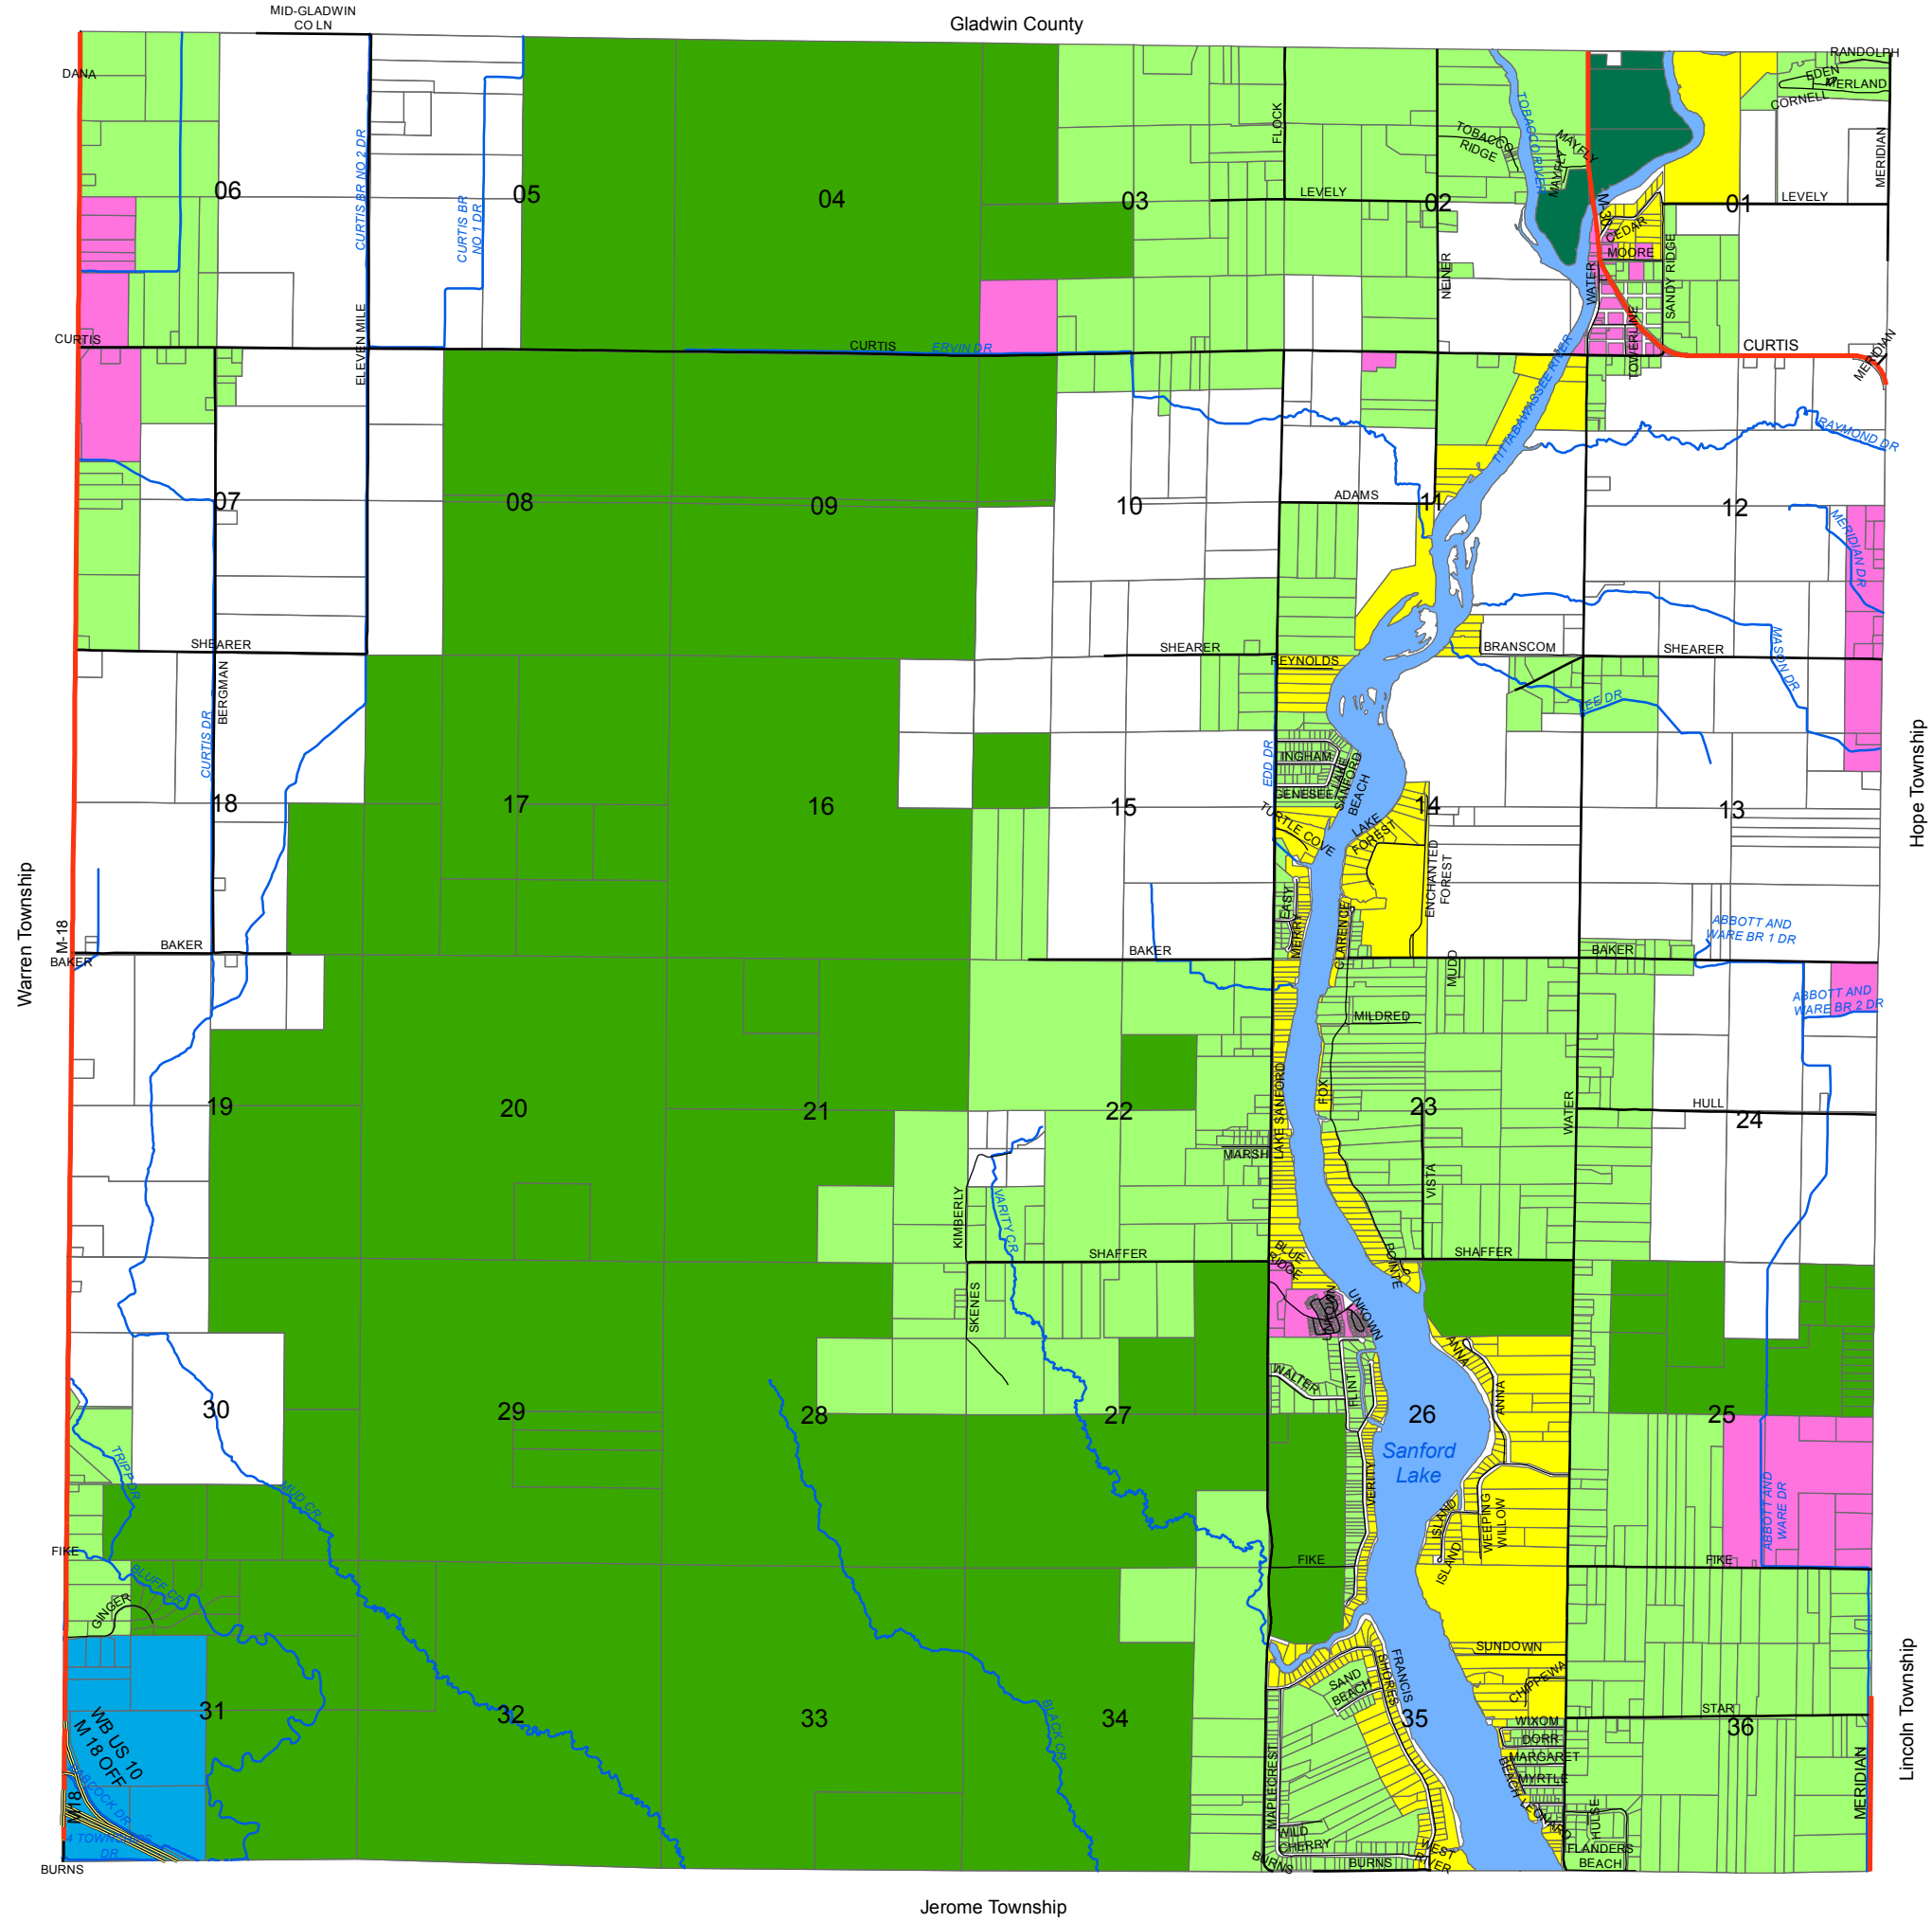

Edenville Township Zoning Map Midland County, Michigan

Adopted Nov. 2, 2013
Ordinance #176

Legend

Roads

- Federal
- State
- County
- Local
- Water Body

Edenville Zoning

- Residential (R - 1)
- Mixed Residential (R - 2)
- Agricultural (A)
- Commercial/Light Industrial (C)
- Heavy Industrial (I)
- Recreational (R - 3)
- Passive Recreational (R - 4)

MID-GLADWIN
CO LN

Gladwin County

Warren Township

Hope Township

Lincoln Township

Jerome Township